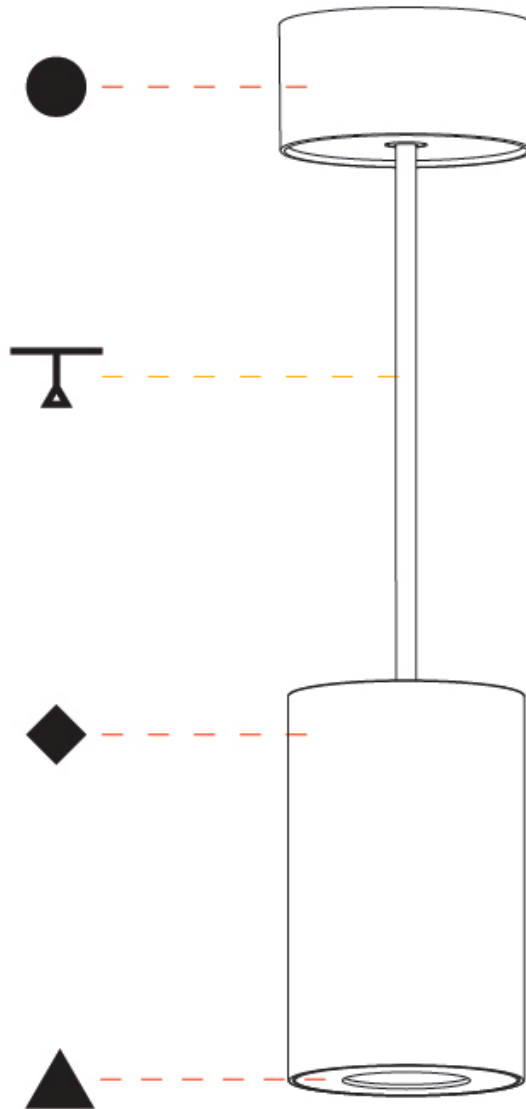

OIKO PRO ROUND SUSPENSION

A300392-

PROJECT

TYPE

SPECIFIER

QUANTITY

DATE

A