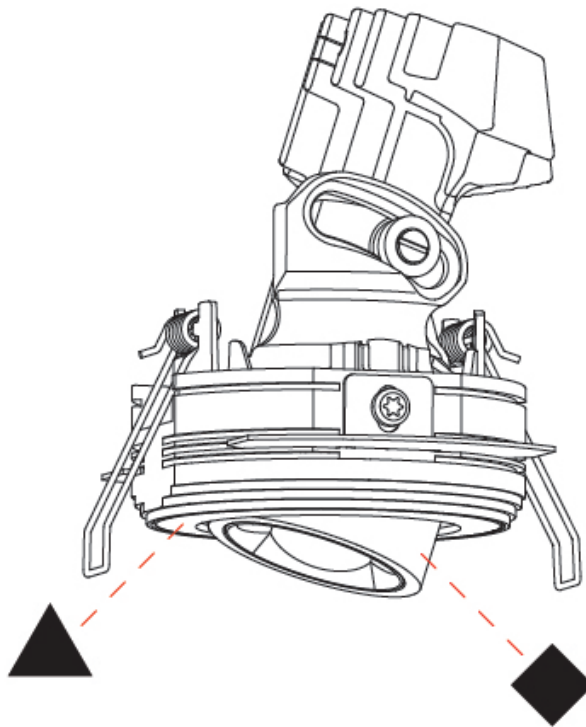

OIKO PRO ROUND ADJUSTABLE TRIMLESS

A35816-

PROJECT

TYPE

SPECIFIER

QUANTITY

DATE

A