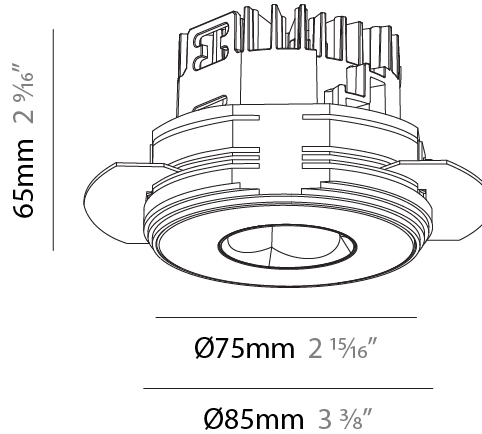

PHYSICAL

Shape: Round
Diameter (mm): 75
Diameter (in): 2 15/16
Height (mm): 65
Height (in): 2 9/16
Ceiling Thickness (mm): 10 / 12.5 / 15 / 25
Ceiling Thickness (in): 3/8 or 1/2 or 9/16 or 1
Min. Recessing Depth (mm): 70
Min. Recessing Depth (in): 2 3/4
Light Distribution: Direct
Diffuser: Lens Pack - Spread Lens / Linear Spread Lens / Honeycomb Louver
Fixture Finish: SSR / BKV / CWI / CRY / HAB / UFT / ITA / RUA / FTG / MYG / LOD / PUS / FRO / FUP / KIA / POP / BLS / SPG / MEY / GOH / GUM / CHC / COM / ABZ / JAG / OBR / MOS / ROR
Fixture Material: Aluminum Die Cast
Cut-out Measurements: 68mm / 2 11/16" Diameter

ELECTRICAL

Lamp Type: LED (Zhaga Standard)
Input Wattage (W): 15
Total Output Wattage (W): 13.6
Dimming: Tri-Mode (Non-Dimming and Phase Dimming (120Vac only) and 0-10V Dimming)
Driver Included: No
Driver Location: Recessed Housing
Driver Type: Constant Current - Universal
Driver Class: Class 2
Input Voltage (V): 120 - 277
Constant Current (MA): 350

LED

Color Temperature (°K): 2700 / 3000 / 3500 / 4000
Max. Delivered Lumen (lm): 1295 / 1377 / 1442 / 1455
Nominal Lumen (lm): 1566 / 1665 / 1743 / 1759
CRI: >90 CRI
Lamp Life (hrs): 50000

OPTICAL

Reflector°: 34
Adjustability: Fixed

RATINGS AND CERTIFICATIONS

Certified By: Certified for North American Standards
IP rating: IP20