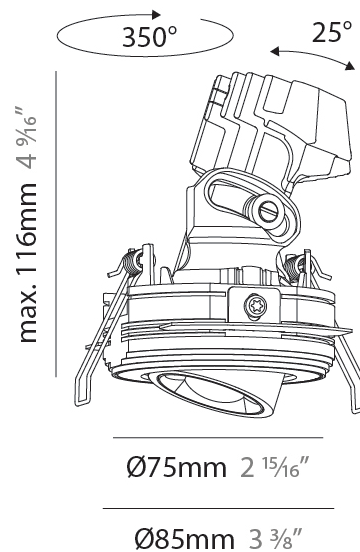

GENERAL

Series: Oiko Pro Round
Subseries: Oiko Pro Round Adjustable
Brand: Prolicht
Division: Architectural
Mounting Type: Trimless
Mounting Location: Ceiling
Subcategory: Downlight

PHYSICAL

Shape: Round
Diameter (mm): 75
Diameter (in): 2 ¹⁵/₁₆
Height (mm): 116
Height (in): 4 ⁹/₁₆
Ceiling Thickness (mm): 10 / 12.5 / 15 / 25
Ceiling Thickness (in): 3/8 or 1/2 or 9/16 or 1
Min. Recessing Depth (mm): 125
Min. Recessing Depth (in): 4 ¹⁵/₁₆
Light Distribution: Direct
Fixture Finish: SSR / BKV / CWI / CRY / HAB / UFT / ITA / RUA / FTG / MYG / LOD / PUS / FRO / FUP / KIA / POP / BLS / SPG / MEY / GOH / GUM / CHC / COM / ABZ / JAG / OBR / MOS / ROR
Fixture Material: Aluminum Die Cast
Cut-out Measurements: D. 86mm / 3 3/8"

ELECTRICAL

Lamp Type: LED (Zhaga Standard)
Input Wattage (W): 16
Total Output Wattage (W): 14.6
Dimming: Tri-Mode (Non-Dimming and Phase Dimming (120Vac only) and 0-10V Dimming)
Driver Included: No
Driver Location: Recessed Housing
Driver Type: Constant Current - Universal
Driver Class: Class 2
Input Voltage (V): 120 - 277
Constant Current (MA): 350

LED

Number of LEDs: 1
Color Temperature (°K): 2700 / 3000 / 3500 / 4000
Max. Delivered Lumen (lm): 1067 / 1150 / 1217 / 1220
Nominal Lumen (lm): 1393 / 1501 / 1589 / 1592
CRI: >90 CRI
Lamp Life (hrs): 50000

OPTICAL

Reflector°: 14
Adjustability: Rotational 350° / Tilt 25°

RATINGS AND CERTIFICATIONS

Certified By: Certified for North American Standards
IP rating: IP20